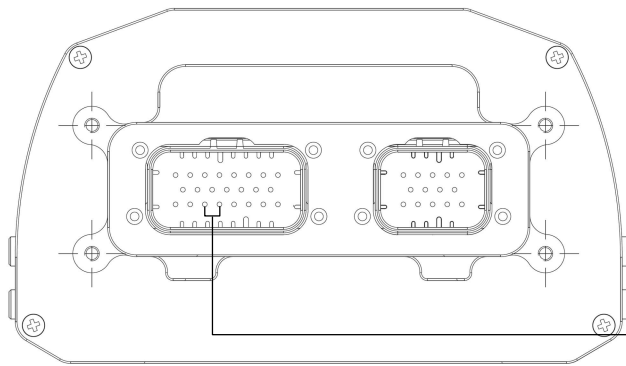

VIM VEHICLE INTERFACE MODULE

AIM MXS STRADA

Wire Code	
BK	Black
BN	Brown
BU	Blue
GN	Green
GY	Grey
PK	Pink
RD	Red
VT	Violet
WH	White
YE	Yellow

Issue	Date	Comments	Drawn By	Approved	Drawing Title			A4
1	24/03/18		SS		VIM Vehicle Interface Module			
					Rev 1.0	Sheet	Of	
						1	2	