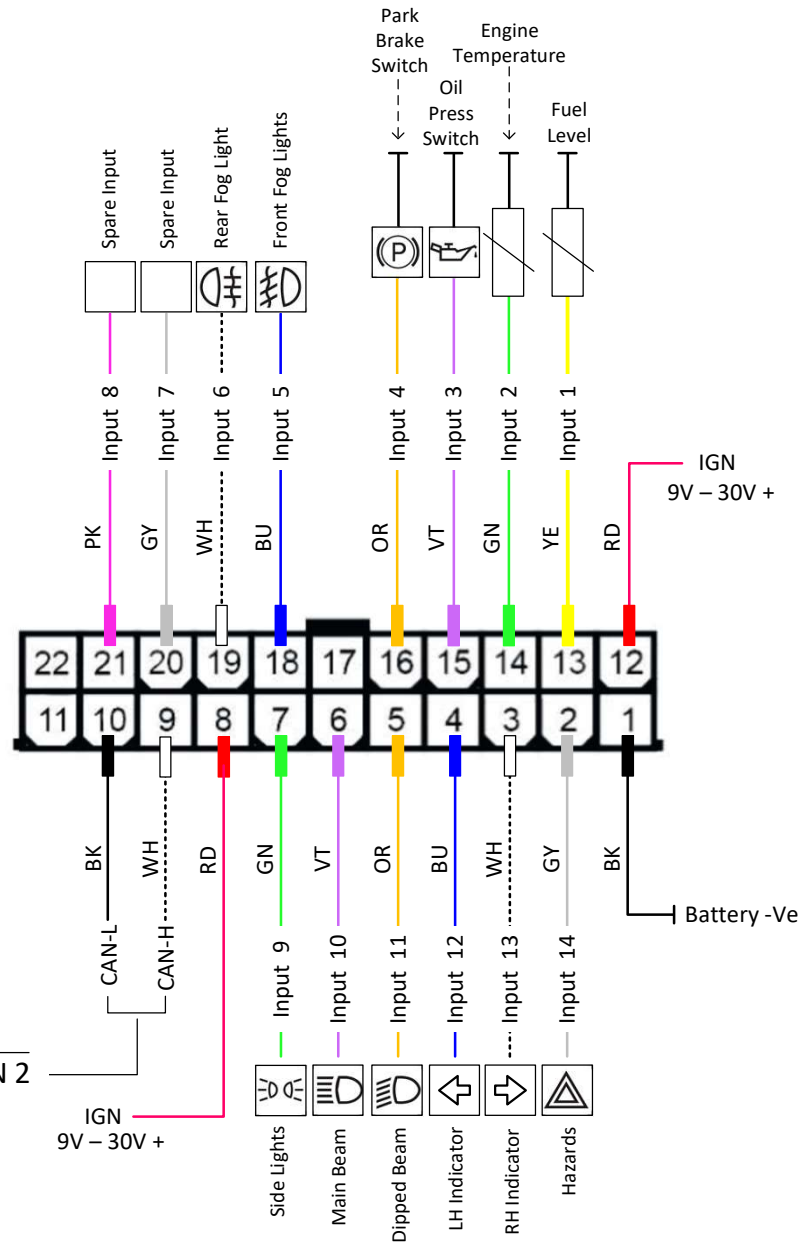

VIM VEHICLE INTERFACE MODULE

AIM MXS STRADA

Wire Code	
BK	Black
BN	Brown
BU	Blue
GN	Green
GY	Grey
PK	Pink
RD	Red
VT	Violet
WH	White
YE	Yellow

Issue	Date	Comments	Drawn By	Approved	Drawing Title			A4
1	24/03/18		SS		VIM Vehicle Interface Module			
					Rev 1.0	Sheet	Of	
						1	2	